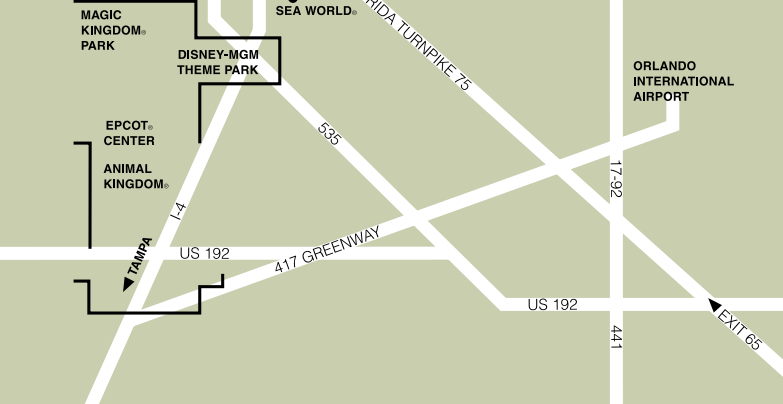

# HYATT REGENCY GRAND CYPRESS

## Hyatt Regency Grand Cypress

### DIRECTIONS

From Orlando International Airport (18 miles): Take Rt. 528 / Beeline Expressway West. Proceed to I-4 West, toward Tampa. Exit at 68 / Lake Buena Vista. At light, turn right onto Route 535. Continue to second light, turn left. At next light, turn left into the Grand Cypress Resort entrance.