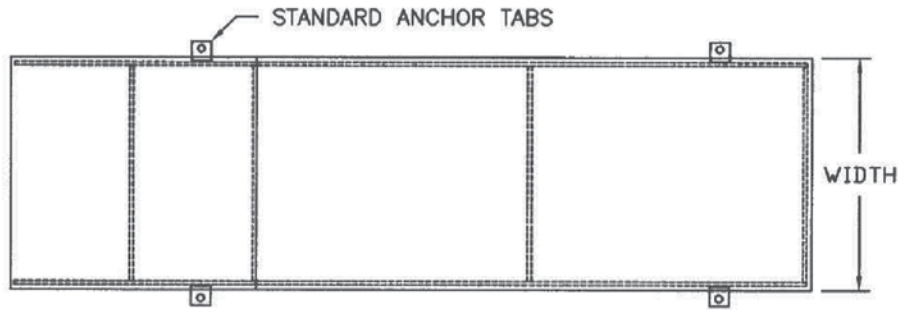

### STEEL AND ALUMINUM WHEEL RISERS

- Eliminate unsafe, below dock loading conditions
- Allow trailers to be positioned properly above dock for more efficient loading
- Reduce damage to loading equipment
- Heights up to 12"
- Widths of 18" and 24"
- Lengths to accommodate single, dual, or tandem axle trailers
- Custom sizes available
- Portable or permanently positioned

#### **STEEL** Model SWR

- Tabs for anchoring

#### **ALUMINUM** Model AWR

- Hand holds for easy moving

**WHEEL RISERS  
MODELS SWR (STEEL) & AWR (ALUMINUM)**

**SWR82454**

LENGTH  
WIDTH  
HEIGHT  
MODEL

**AWR82454**

LENGTH  
WIDTH  
HEIGHT  
MODEL