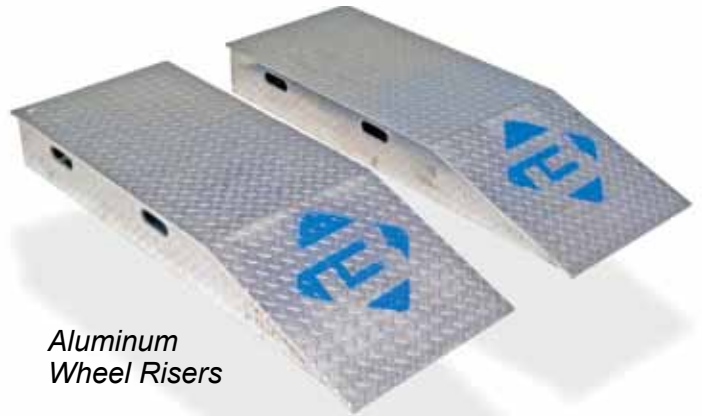

## Wheel Risers

*Steel  
Wheel Risers*

*Aluminum  
Wheel Risers*

### STEEL AND ALUMINUM WHEEL RISERS

- Eliminate unsafe, below dock loading conditions
- Allow trailers to be positioned properly above dock for more efficient loading
- Reduce damage to loading equipment
- Heights up to 12"
- Widths of 18" and 24"
- Lengths to accommodate single, dual, or tandem axle trailers
- Custom sizes available
- Portable or permanently positioned

#### **STEEL** Model SWR

- Tabs for anchoring