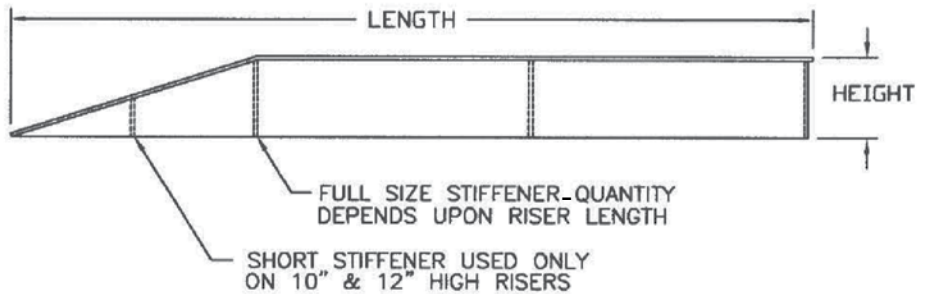

### STEEL AND ALUMINUM WHEEL RISERS

- Eliminate unsafe, below dock loading conditions
- Allow trailers to be positioned properly above dock for more efficient loading
- Reduce damage to loading equipment
- Heights up to 12"
- Widths of 18" and 24"
- Lengths to accommodate single, dual, or tandem axle trailers
- Custom sizes available
- Portable or permanently positioned

#### **STEEL** Model SWR

- Tabs for anchoring

#### **ALUMINUM** Model AWR

- Hand holds for easy moving

**WHEEL RISERS  
MODELS SWR (STEEL) & AWR (ALUMINUM)**

**SWR82454**

LENGTH  
WIDTH  
HEIGHT  
MODEL

**AWR82454**

LENGTH  
WIDTH  
HEIGHT  
MODEL