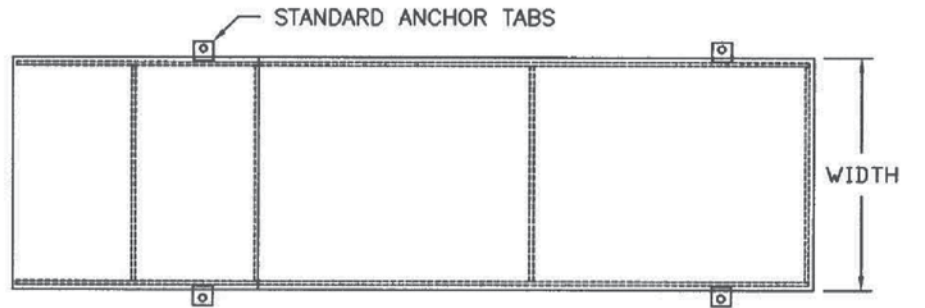

### STEEL AND ALUMINUM WHEEL RISERS

- Eliminate unsafe, below dock loading conditions
- Allow trailers to be positioned properly above dock for more efficient loading
- Reduce damage to loading equipment
- Heights up to 12"
- Widths of 18" and 24"
- Lengths to accommodate single, dual, or tandem axle trailers
- Custom sizes available
- Portable or permanently positioned

#### **STEEL** Model SWR

- Tabs for anchoring

#### **ALUMINUM** Model AWR

- Hand holds for easy moving

**WHEEL RISERS  
MODELS SWR (STEEL) & AWR (ALUMINUM)**

**SWR82454**

LENGTH  
WIDTH  
HEIGHT  
MODEL

**AWR82454**

LENGTH  
WIDTH  
HEIGHT  
MODEL