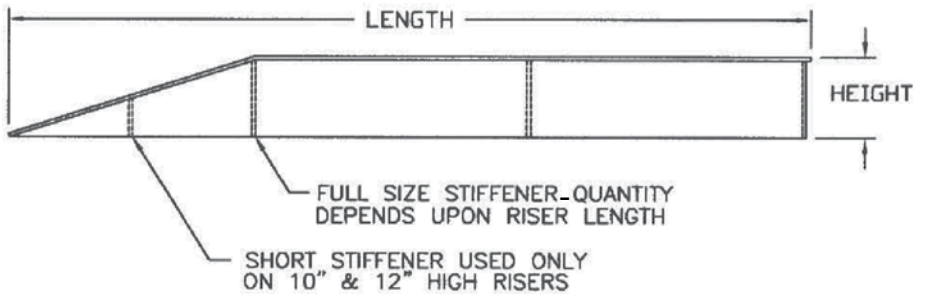

### STEEL AND ALUMINUM WHEEL RISERS

- Eliminate unsafe, below dock loading conditions
- Allow trailers to be positioned properly above dock for more efficient loading
- Reduce damage to loading equipment
- Heights up to 12"
- Widths of 18" and 24"
- Lengths to accommodate single, dual, or tandem axle trailers
- Custom sizes available
- Portable or permanently positioned

#### **STEEL** Model SWR

- Tabs for anchoring

#### **ALUMINUM** Model AWR

- Hand holds for easy moving

**WHEEL RISERS  
MODELS SWR (STEEL) & AWR (ALUMINUM)**

**SWR82454**

LENGTH  
WIDTH  
HEIGHT  
MODEL

**AWR82454**

LENGTH  
WIDTH  
HEIGHT  
MODEL