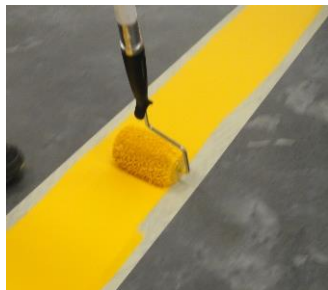

Additional information:

- Full consultation and planning,
- Weekend/night installations available to minimize disruption,
- Options available for chemical resistance,
- Can be cleaned using conventional methods.

ASG Services provide painted and taped options, ask about their benefits.

Warehouse
Identification &
Marking Specialists

ASG Services, LLC
3120 Medlock Bridge Road, Building D
Norcross, Georgia, 30071
(877) 447-9798 | +1 (770) 447-9498
info@asgservices.com

www.asgservices.com | www.asgonlinestore.com