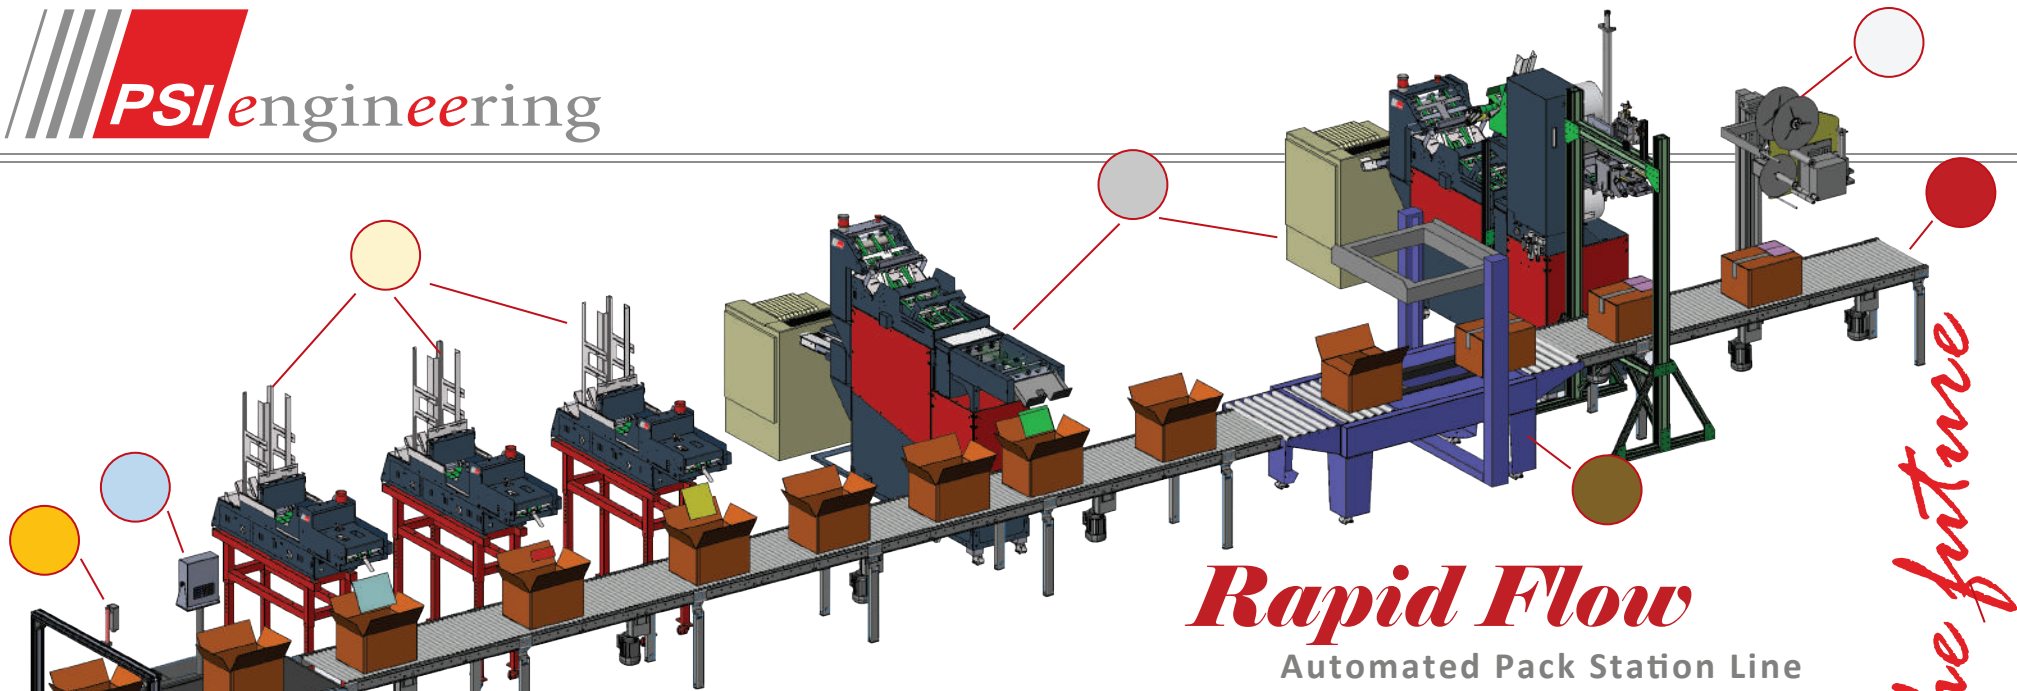

*Speed up your Packaging Process
while reducing your labor costs*

Rapid Flow

Automated Pack Station Line

- Drop-In-Ready pack station line
- Pre-tested line with customer file data
- PSI software Integrates & Synchronizes conveyor, Patented PSI Systems and related in line equipment to print/insert or apply:
 - Pack Slips
 - Ship Labels
 - Marketing Collateral
- Cycle time - up to 1000 orders per Hour[†]
- Optional sorting for 'Ready-to-ship' packages based on shipping method
- 100% order verification
- Automatically:
 - Adds customer specific catalogs
 - Prints and applies shipping label
 - Adds Personalized Invoice and/or packing slip
 - Sort by Courier Method and Convey directly to shipping department
- Packages single or multi item orders Direct to Customer
- Requires only one operator, in most cases
- Line integrates as many document/catalog feeders as required
- Bagging or other packaging options available
- Minimal IT involvement required

Large Catalog Companies & 3PLs

Warehouses & Distribution Centers

engineering the future

[†]Based on configuration layout

Rapid Flow

Automated Pack Station Line

Fully Configured Line Interchangeable • Scalable • Programable	
	Semi or Fully Automatic Carton Sealer; Incl. auto carton resizing. Reduces shipping costs & eliminates void fill.
	Vision system captures photo/video of order contents at one or multiple locations
	Check weight of carton for order accuracy and/or shipping requirements
	Auto Selective insert of static literature; with/without barcode verification
	On Demand Personalized Documents; packing slips, MSDS, "Thank you for your order" notes; placed inside or outside box
	Semi to fully automatic Carton Sealing
	Automatically prints and applies shipping label
	Shipping Sorting options