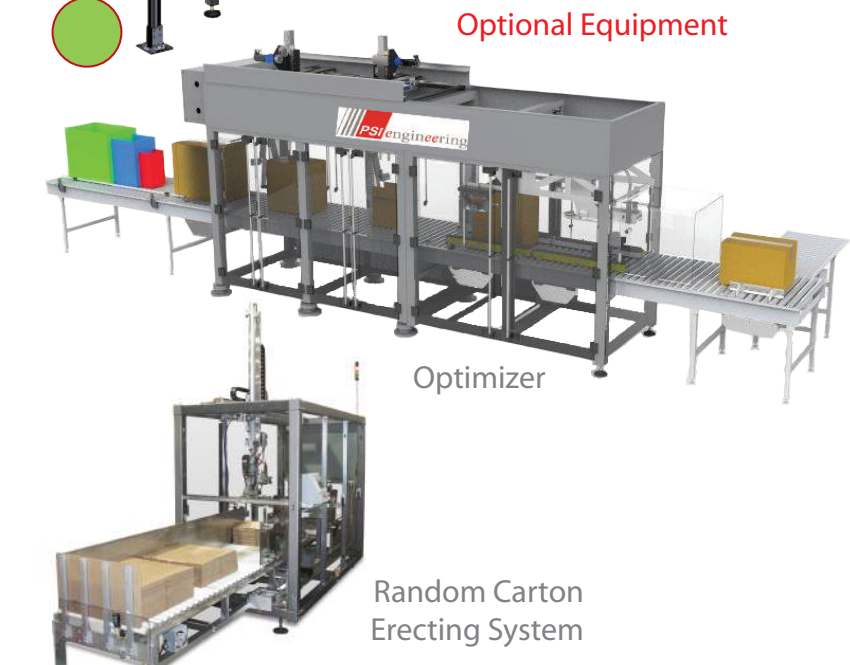

*Speed up your Packaging Process
while reducing your labor costs*

Rapid Flow

Automated Pack Station Line

- Drop-In-Ready pack station line
- Pre-tested line with customer file data
- PSI software Integrates & Synchronizes conveyor, Patented PSI Systems and related in line equipment to print/insert or apply:
 - Pack Slips
 - Ship Labels
 - Marketing Collateral
- Cycle time - up to 1000 orders per Hour[†]
- Optional sorting for 'Ready-to-ship' packages based on shipping method
- 100% order verification
- Automatically:
 - Adds customer specific catalogs
 - Prints and applies shipping label
 - Adds Personalized Invoice and/or packing slip
 - Sort by Courier Method and Convey directly to shipping department
- Packages single or multi item orders Direct to Customer
- Requires only one operator, in most cases
- Line integrates as many document/catalog feeders as required
- Bagging or other packaging options available
- Minimal IT involvement required

Large Catalog Companies & 3PLs

Warehouses & Distribution Centers

engineering the future

[†]Based on configuration layout

Rapid Flow

Automated Pack Station Line

Fully Configured Line Interchangeable • Scalable • Programable	
	Semi or Fully Automatic Carton Sealer; Incl. auto carton resizing. Reduces shipping costs & eliminates void fill.
	Vision system captures photo/video of order contents at one or multiple locations
	Check weight of carton for order accuracy and/or shipping requirements
	Auto Selective insert of static literature; with/without barcode verification
	On Demand Personalized Documents; packing slips, MSDS, "Thank you for your order" notes; placed inside or outside box
	Semi to fully automatic Carton Sealing
	Automatically prints and applies shipping label
	Shipping Sorting options