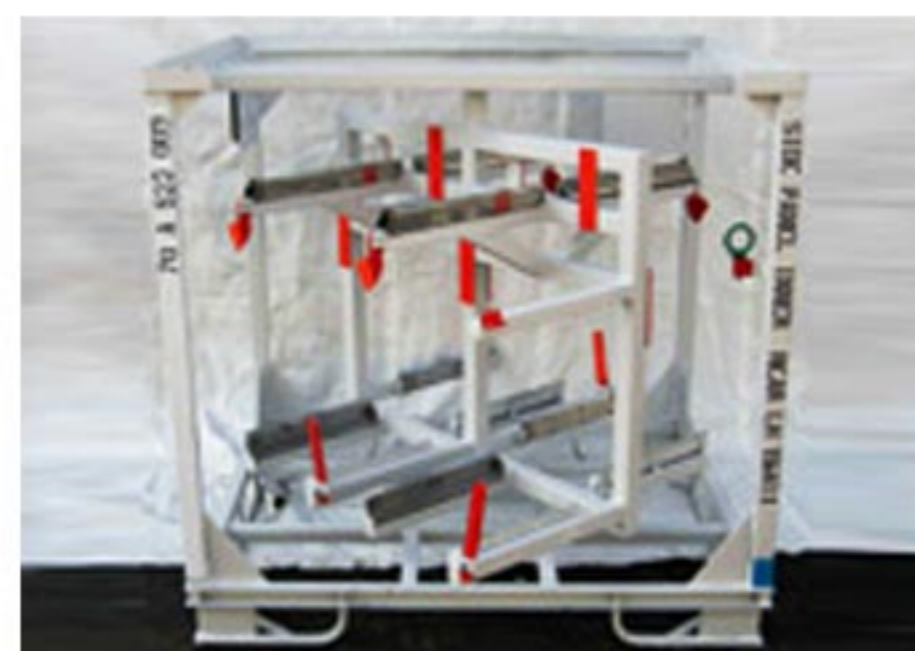

EGA
PRODUCTS, INC.

Manufacturers of Material Handling and Storage Equipment

CUSTOM FABRICATION

**PERFORMANCE
BY DESIGN**

CAROUSEL RACKS

Custom designed and manufactured for one of Germany's premier luxury vehicle manufacturers and their Tier One suppliers, these Carousel Racks cradle delicate stamped-metal parts and body panels so that they can be shipped densely, without marring their paint-ready finishes and with no need for bubble wrap, tie downs, etc. Integral swing arms are especially designed for specific parts and keep them secure in transit.

Upon delivery, placed line-side, the carousel configuration allows one side to be loaded as the opposite side is emptied, either robotically or by material handlers. This eliminates the need to reposition racks as parts are expended. The smoothly turning carousel is easily rotated by a single person, and a one-step latching mechanism locks it in place.

LEARN MORE

EGA Custom Carousel Racks Features Also Include:

- Fork pockets
- Label holders
- Skid runners
- Precisely placed, sequentially numbered stenciling to accommodate production flow and other unique requirements

Returnable Bumper Racks

Person-Aboard Order Picking Modules

Assembly Floor Work Platforms

Purpose-Built Platform Trucks