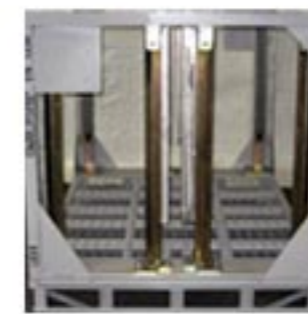

Upon delivery, placed line-side, the carousel configuration allows one side to be loaded as the opposite side is emptied, either robotically or by material handlers. This eliminates the need to reposition racks as parts are expended. The smoothly turning carousel is easily rotated by a single person, and a one-step latching mechanism locks it in place.

Typical industrial applications:

Automotive manufacturers and First Tier suppliers

Carousel Racks

Shipping & Receiving Packaging Benches

Indexing Tower Racks

Custom Operations Platforms

Returnable Equipment Racks (Non-Collapsing)