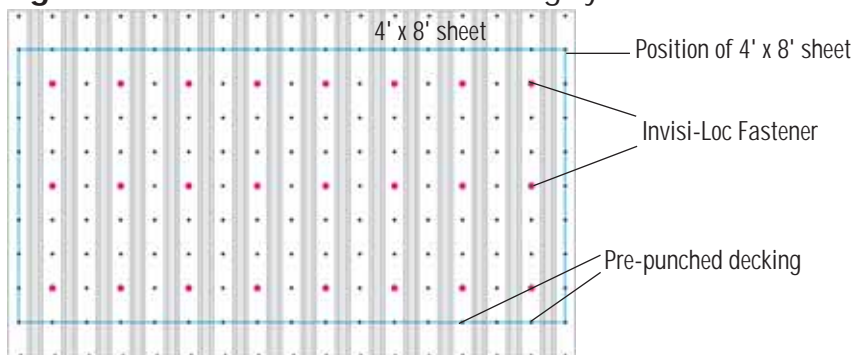

Figure A Invisi-LOC® Underside Fastening System