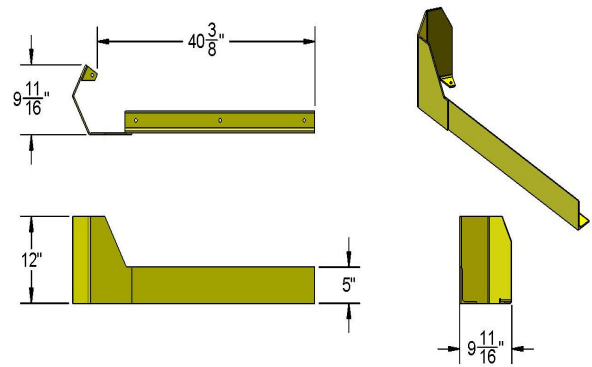

MODEL	DESCRIPTION
RG42	Single row, 42" upright depth
RG42L	Double row, left side, 42" upright depth
RG42R	Double row, right side, 42" upright depth
RG48	Single row, 48" upright depth
RG48L	Double row, left side, 48" upright depth
RG48R	Double row, right side, 48" upright depth

## RACK GARD

**RG42**

**Right Hand (RG42R)**

**Left Hand (RG42L)**