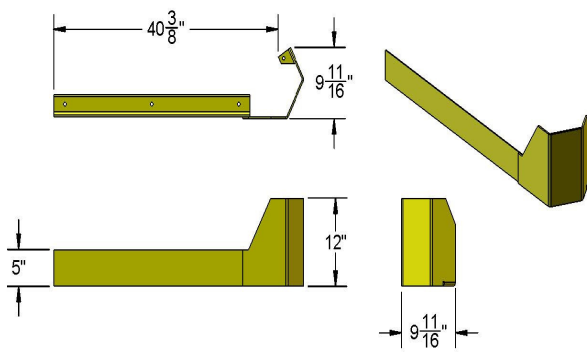

MODEL	DESCRIPTION
RG42	Single row, 42" upright depth
RG42L	Double row, left side, 42" upright depth
RG42R	Double row, right side, 42" upright depth
RG48	Single row, 48" upright depth
RG48L	Double row, left side, 48" upright depth
RG48R	Double row, right side, 48" upright depth

## RACK GARD

**RG42**

**Right Hand (RG42R)**

**Left Hand (RG42L)**