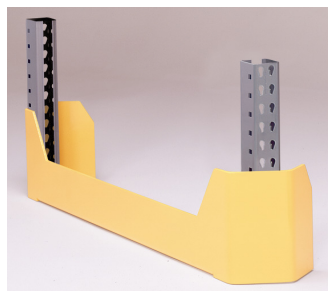

**ACCIDENT  
INTERVENTION  
SYSTEMS**

**RISK  
MANAGEMENT**

**PEOPLE  
PROTECTION**

**PROPERTY  
PROTECTION**

**CODE  
COMPLIANCE**

**NEUTRALIZE  
WORKPLACE  
HAZARDS**

**Post Protector**

- Fits all standard rack uprights
- Choose from standard heights of 12", 18", 24", 36" and 48"
- Four 9/16" mounting holes for 1/2" anchors (not included)
- 12" Post Protector available in standard and heavy duty models
- Bright, OSHA yellow finish

MODEL	DESCRIPTION	
<b>Standard Duty</b>		
P12SD	3/16" steel	12" High
<b>Heavy Duty</b>		
P12HD	1/4" steel	12" high
P18HD	1/4" steel	18" high
P24HD	1/4" steel	24" high
P36HD	1/4" steel	36" high
P48HD	1/4" steel	48" high

**Rack Gard**

- Protects sensitive pallet rack row ends
- Rack Gard available for single and double row applications
- Heavy-duty 1/4" steel
- 3/8" x 4" screw anchors (provided)
- Bright OSHA yellow finish

MODEL	DESCRIPTION
RG42	Single row, 42" upright depth
RG42L	Double row, left side, 42" upright depth
RG42R	Double row, right side, 42" upright depth
RG48	Single row, 48" upright depth
RG48L	Double row, left side, 48" upright depth
RG48R	Double row, right side, 48" upright depth