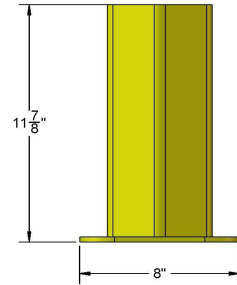

POST PROTECTOR

P12HD

RACK GARD

Left Hand (RG42L)