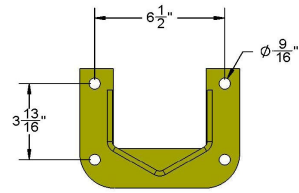

POST PROTECTOR

P12HD