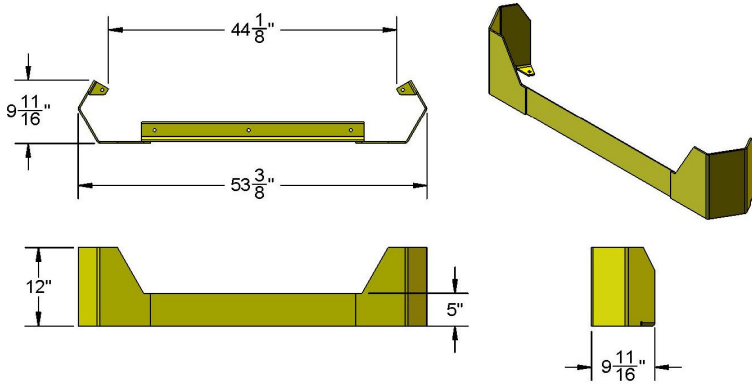

RACK GARD

RG42