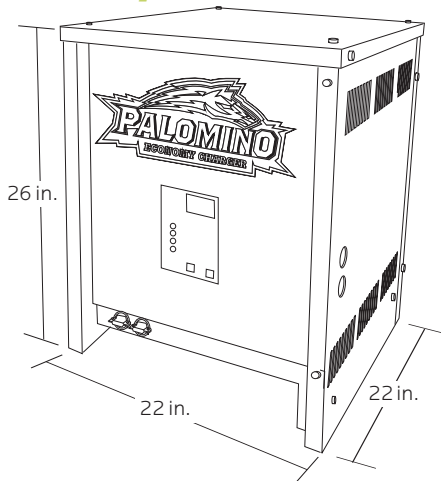

Three phase

THE POWER OF EXCELLENCE

Tel: 585-538-4421 One Technology Place
800-836-2132 Caledonia, New York 14423
Fax: 585-538-6345 www.AppliedEnergySol.com