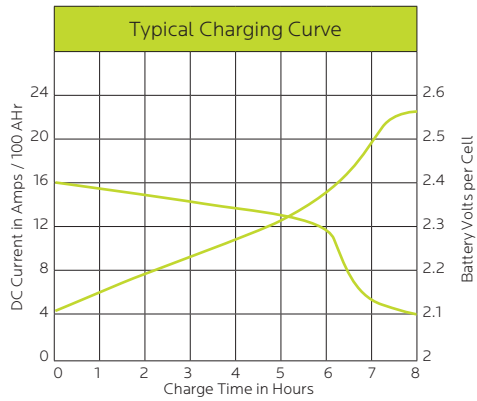

Warranty Details

See warranty certificate for information.