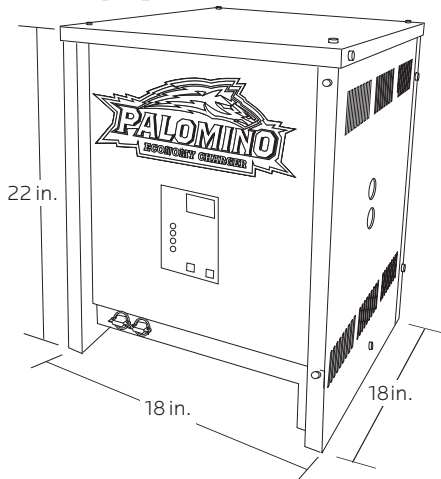

Single phase