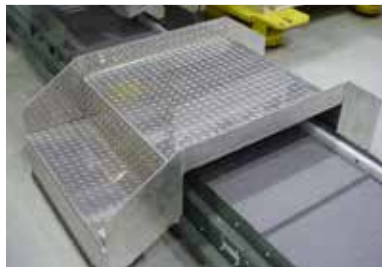

## Steel Bolted Stairs ⇨

Our most cost-effective, OSHA-compliant stairs for equipment access, mezzanine access, crossovers, and other access needs. These stair systems use bolted connections for easy installation in tight spaces, fire hazard zones, or tricky retrofits.

## ⇩ Custom Systems

Lapeyre Stair's line of metal stairs, platforms, legs, and crossover systems can be integrated into a multitude of configurations.

MADE IN THE U.S.A. 

Visit our web site or contact us to get a quote and learn more