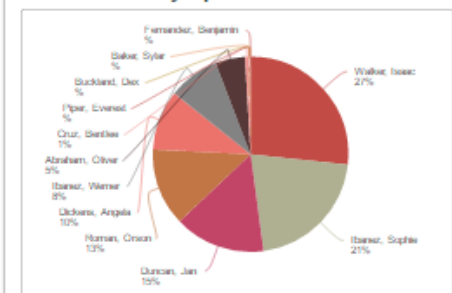

Charts

Create visual emphasis to gain best insights for action. Select from a broad set of chart and graph options.

Crosstabs / pivot Tables

Produce tables of summary data to capture critical relationships.

Save your work

Save your customizations for future use with one click restoration. Select to be displayed on your standard report dashboard .

Schedule

Save time by scheduling automated customized reporting.

System Requirements

CommandPulseDX requires SX200 Cloud Services. Supported browsers:

- Google® Chrome™, version 20 or higher
- Mozilla® Firefox®, version 12 or higher
- Microsoft® Internet Explorer®, version 11 or higher
- Microsoft Edge®

Chrome and Firefox web browsers are highly recommended.

Command Pulse: Impact Frequency CPRX

Formula
Filter
Add Chart
Add Crosstab

Operator	Hits	HitsPerHour
	Sum: 4,865	Average: 5.39
Abraham, Oliver	Sum: 239	Average: 25.5
Ibanez, Sophie	Sum: 1,031	Average: 2.2
Duncan, Jan	Sum: 733	Average: 2.13
Roman, Orson	Sum: 625	Average: 1.79
Ibanez, Werner	Sum: 411	Average: 1.32
Walker, Isaac	Sum: 1,299	Average: 0.519
Dickens, Angela	Sum: 483	Average: 0.471
Cruz, Bertie	Sum: 30	Average: 0.0526
Baker, Syle	Sum: 3	Average: 0.0146
Piper, Everett	Sum: 5	Average: 0.0093
Buckland, Dex	Sum: 4	Average: 0.0076
Fernandez, Benjamin	Sum: 2	Average: 0.0035
Bailey, Richard	Sum:	Average:
Fisher, Wendy	Sum:	Average:
Nolan, Wendy	Sum:	Average:

Sum of Hits by Operator