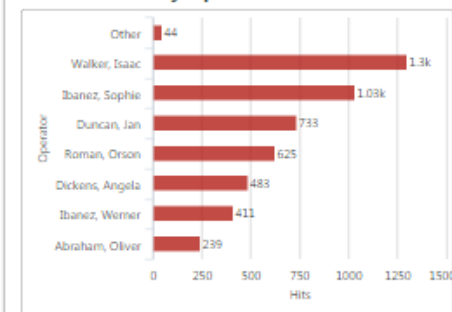

Chrome and Firefox web browsers are highly recommended.

Command Pulse: Impact Frequency CPRX

Formula
 Filter
 Add Chart
 Add Crosstab

Operator	Hits	HitsPerHour
	Sum: 4,865	Average: 5.39
Abraham, Oliver	Sum: 239	Average: 25.5
Ibanez, Sophie	Sum: 1,031	Average: 2.2
Duncan, Jan	Sum: 733	Average: 2.13
Roman, Orson	Sum: 625	Average: 1.79
Ibanez, Werner	Sum: 411	Average: 1.32
Walker, Isaac	Sum: 1,299	Average: 0.519
Dickens, Angela	Sum: 483	Average: 0.471
Cruz, Bertie	Sum: 30	Average: 0.0526
Baker, Syle	Sum: 3	Average: 0.0146
Piper, Everett	Sum: 5	Average: 0.0093
Buckland, Dex	Sum: 4	Average: 0.0076
Fernandez, Benjamin	Sum: 2	Average: 0.0035
Bailey, Richard	Sum:	Average:
Fisher, Wendy	Sum:	Average:
Nolan, Wendy	Sum:	Average:

Sum of Hits by Operator

Sum of Hits by Operator

Total Hours On by Hits

To learn more visit totaltraxinc.com

Or call 302.514.0600.

Customer Service: 855.895.7720

Technical Service: 855.895.7721

920 West Basin Road, Suite 402