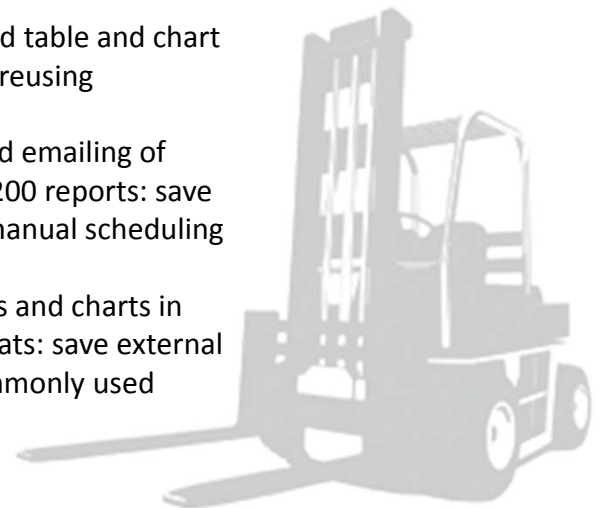

CommandPulseRX provides a robust package of data analysis capabilities in a single add on feature to SX200. Users can create modified, calculated and reformatted views of telematics data. These can be saved and reloaded during later sessions, added to the SX200 standard report dashboard and scheduled to run with updated results automatically. Customized reports can be exported in various common file formats for easy distribution. With CommandPulseRX reporting filters, formulas and time intervals, users can drill down through the database and produce more meaningful and actionable views.

- Customize formatting of tables and charts and conduct advanced data manipulation and calculations: reduce time and need for external processing
- Save and load customized table and chart templates: save time by reusing customizations
- Automate scheduling and emailing of reports like standard SX200 reports: save time by automation of manual scheduling and emailing.
- Export customized tables and charts in Excel, CSV and PDF formats: save external effort by supporting commonly used formats for sharing.