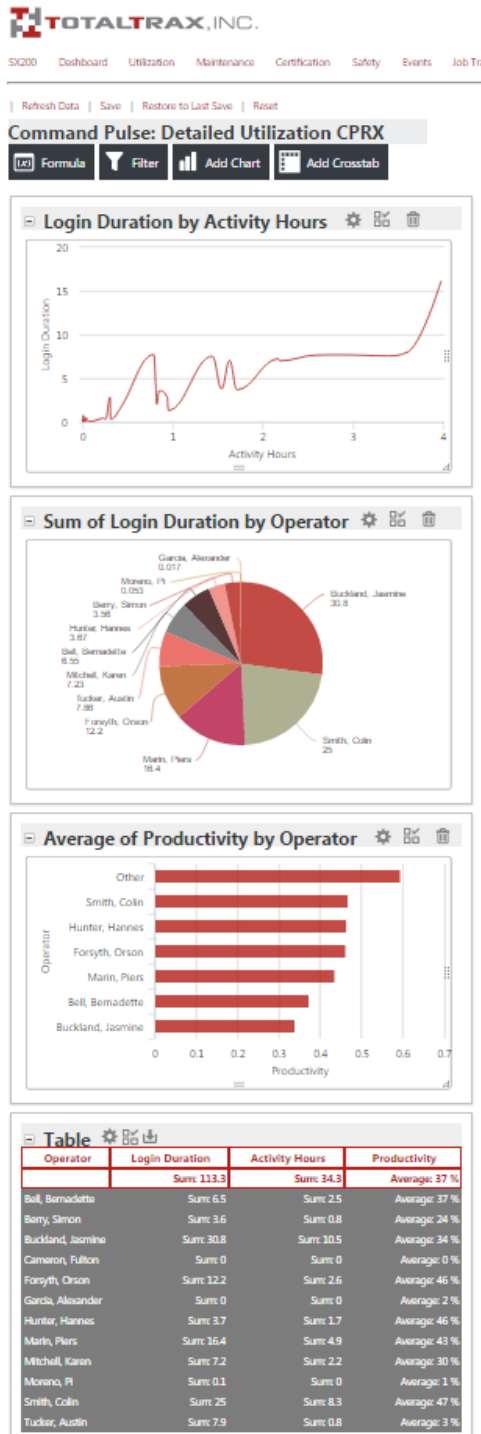

CommandPulseRX™

Information you want, the way you want

CommandPulseRX is a completely new report writing capability designed to help analysts, power users, supervisors and managers in companies using industrial material handling equipment (MHE) in their production, warehousing and distribution facilities. With large volumes of telematics data available, CommandPulseRX provides the tools to extract insights and focused analysis. Users involved in Lean initiatives and Continuous Improvement will appreciate how CommandPulseRX enables them to achieve and improve safety, operator productivity, MHE utilization and maintenance objectives without the time, effort and expense of external tools or services.

CommandPulseRX provides a robust package of data analysis capabilities in a single add on feature to SX200. Users can create modified, calculated and reformatted views of telematics data. These can be saved and reloaded during later sessions, added to the SX200 standard report dashboard and scheduled to run with updated results automatically. Customized reports can be exported in various common file formats for easy distribution. With CommandPulseRX reporting filters, formulas and time intervals, users can drill down through the database and produce more meaningful and actionable views.

Crosstabs / pivot Tables

Produce tables of summary data to capture critical relationships.

Save your work

Save your customizations for future use with one click restoration. Select to be displayed on your standard report dashboard .