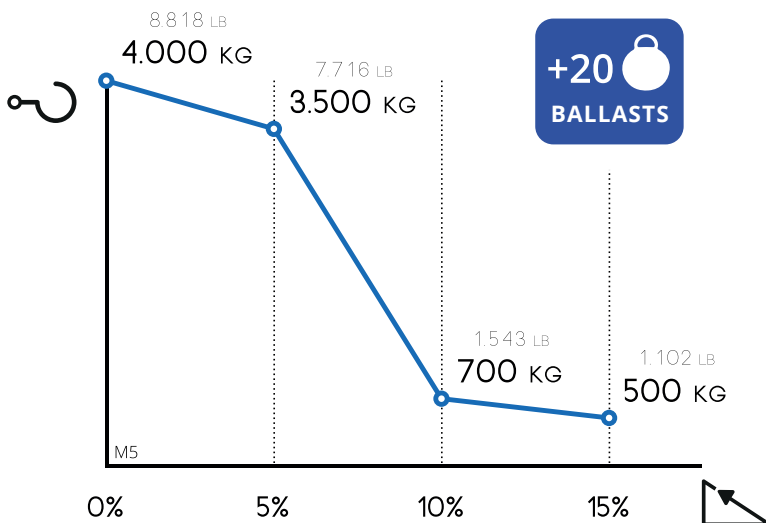

TOW CAPACITY

MOST POPULAR ACCESSORIES