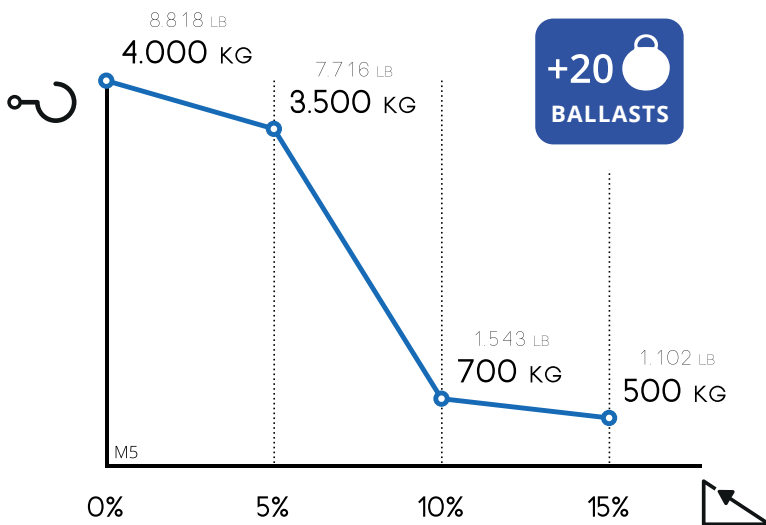

TOW CAPACITY

MOST POPULAR ACCESSORIES