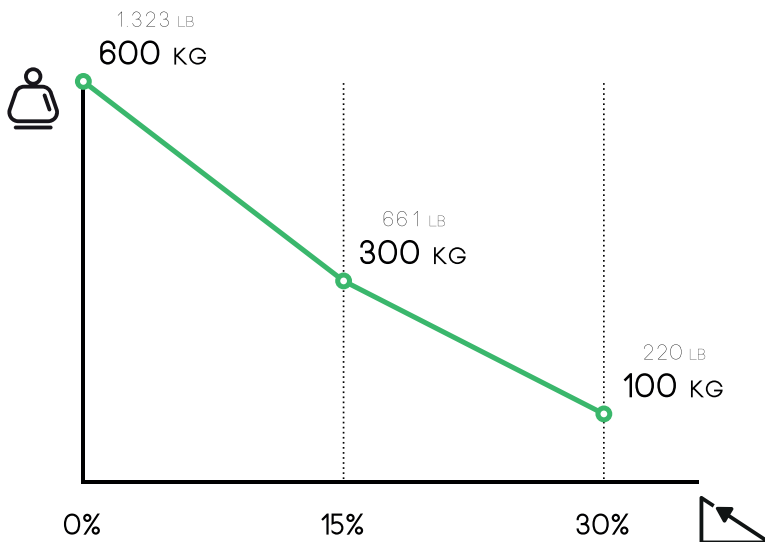

The swivel tiller head is made with a safety sensor which allows to work only in the presence of assigned personnel.

It works in any kind of internal/external or on uneven ground situation. Also available with heavy duty axles to load up to 1000 kg.

## LOAD CAPACITY