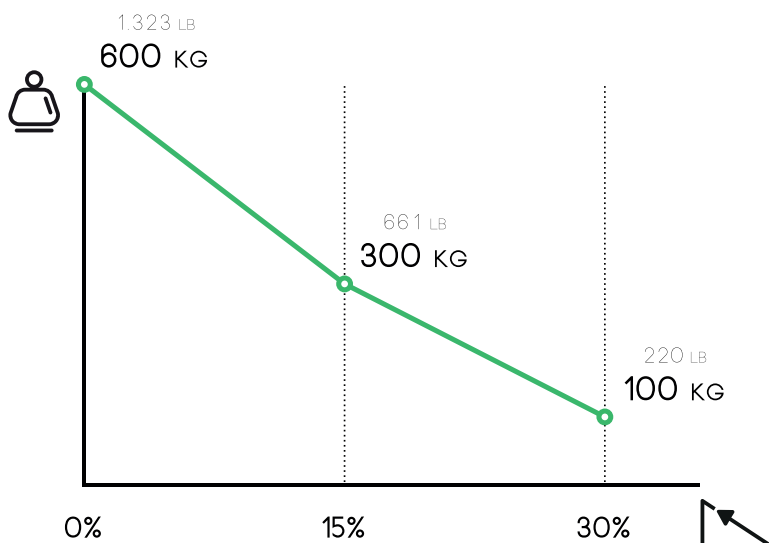

LOAD CAPACITY