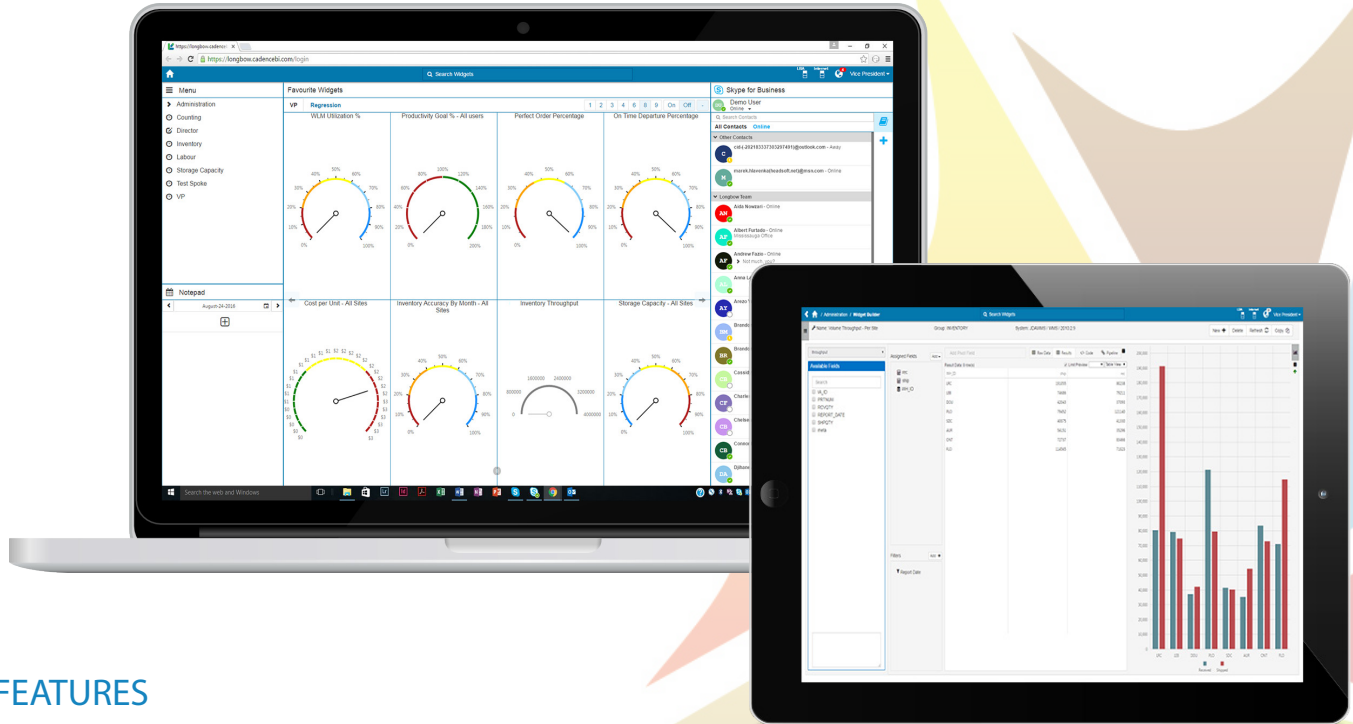

Empower All Users with an Intuitive Interface Built for Logistics Professionals

Rebus features everything you need in one place to run your operations. From a drag and drop interface for building dashboards and widgets to the Microsoft® Office® 365 and Skype™ integrations, all users are empowered to pull and share data without needing an IT background.

Scale with your Supply Chain

Rebus is a cloud-based solution with no cost per user, no painful upgrades, no expensive fees, and no headaches. Connect additional supply chain software or additional sites and get more insights!

FEATURES

- ✓ No cost per user
- ✓ Mobility – Use Rebus on your computer, tablet, or phone!
- ✓ Quick implementation
- ✓ Easily collaborate up, down, and across your organization
- ✓ Dozens of widgets at your fingertips
- ✓ Flexible dashboards and presentations
- ✓ Compatible with any database
- ✓ Integration with Microsoft Office 365 and Skype
- ✓ Personalized training and support

CONTACT US FOR MORE DETAILS

Rebus Analytics Platform
info@rebusap.com
www.RebusAP.com
1.888.904.4005

FOLLOW US

Twitter at @RebusAP
Google+ at Rebus Analytics Platform
YouTube at Rebus Analytics Platform