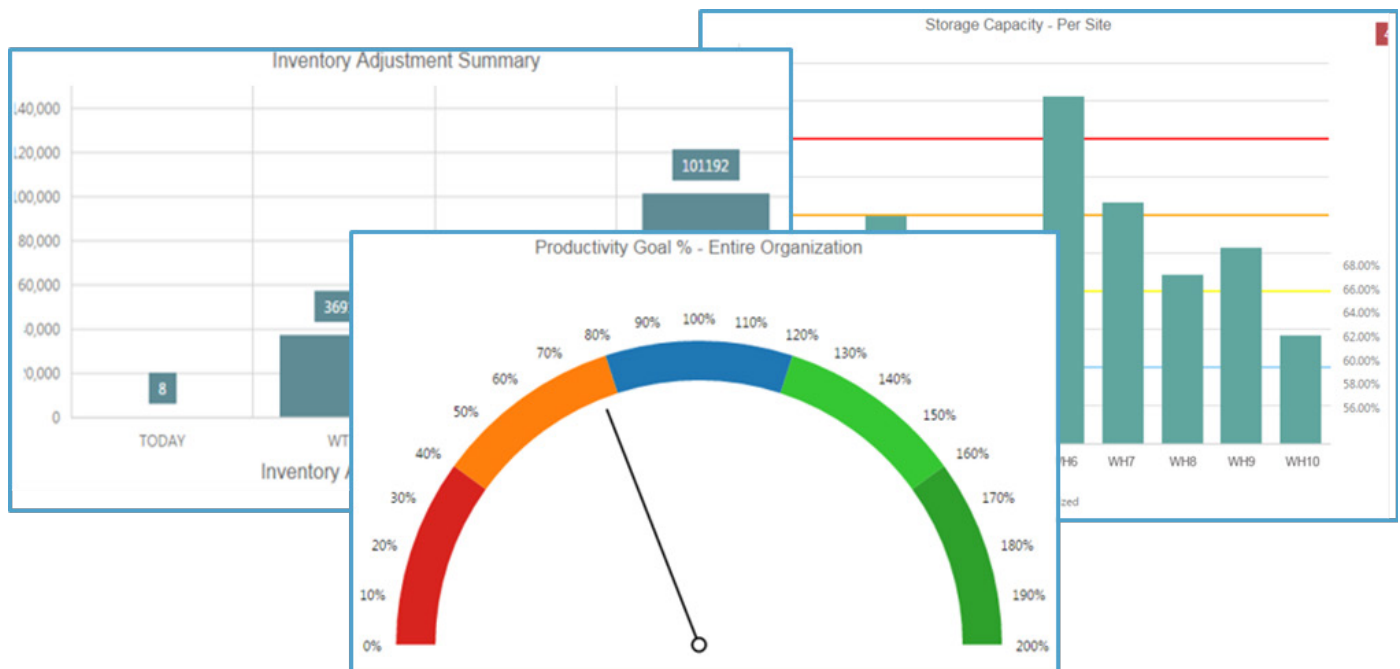

REBUS™
ANALYTICS PLATFORM

Rebus Analytics

DEMAND MORE FROM YOUR DATA

Lost in Big Data? Is your corporate strategy not yielding results? Are your generic BI tools not built for your operation? Focus on the right data, which we call “Smart Data,” with Rebus™.

Rebus is a revolutionary SaaS-based analytics platform which aggregates and harmonizes your logistics data from any supply chain execution software. Rebus only looks at the logistics data points across your operation, so you can easily create visualizations to show the cross-functional KPIs that matter most to your business.

Discover Big Insights with KPIs Tracking in Real-Time

You already own all the data you need, but now you can harvest the big insights you want by focusing on only the relevant data. Rebus enables you to spot trends, anomalies, and more with KPIs tracking in real-time.

Make Faster Data-Based Decisions to Maximize Efficiency and Profitability

Using a solution built by logistics professionals for logistics professionals makes pulling the key information needed to make important decisions simple. Faster data-based decisions will help eliminate inefficiencies and maximize profitability across the supply chain.